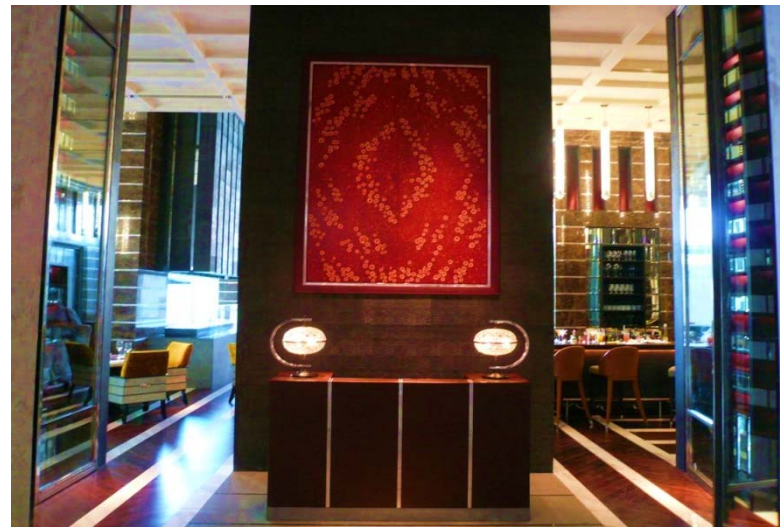

Four Seasons Shanghai Pudong 上海浦东四季酒店 | All Day Dining Area | 2012

Our Scope : Art Procurement and Installation work 艺术采购，安装

Interior Design : SPIN