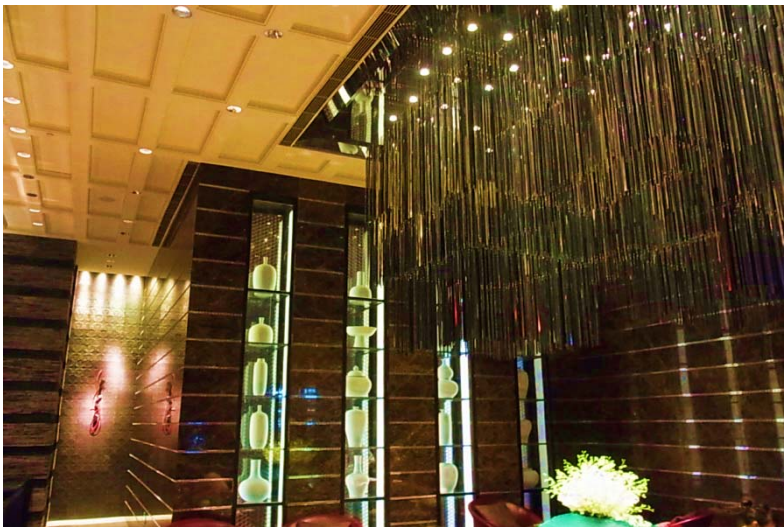

Four Seasons Shanghai Pudong 上海浦东四季酒店 | All Day Dining Area | 2012

Our Scope : Art Procurement and Installation work 艺术采购，安装

Interior Design : SPIN