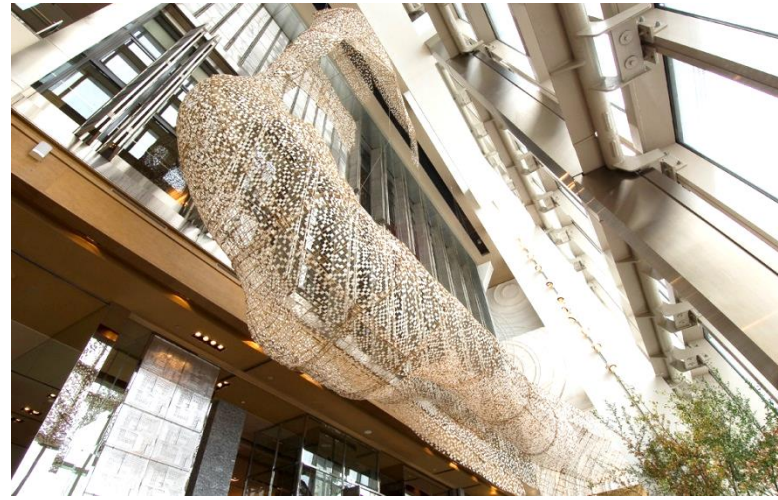

Our Scope : Art Consulting, Procurement and Installation work 艺术顾问, 采购, 安装

Interior Design : J&A姜峰室内设计有限公司

Park Hyatt Shanghai 上海柏悦酒店 | Guest room and Public Area | 2008

Our Scope : Art Procurement and Installation work 艺术采购，安装