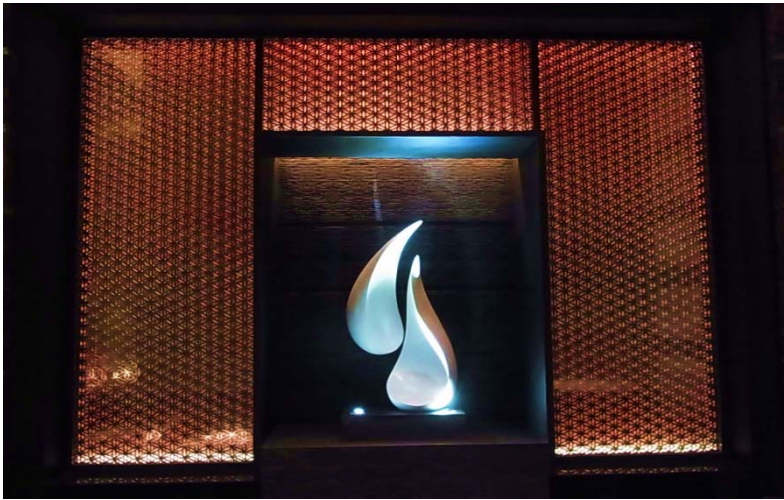

Four Seasons Shanghai Pudong 上海浦东四季酒店 | All Day Dining Area | 2012

Our Scope : Art Procurement and Installation work 艺术采购，安装

Interior Design : SPIN